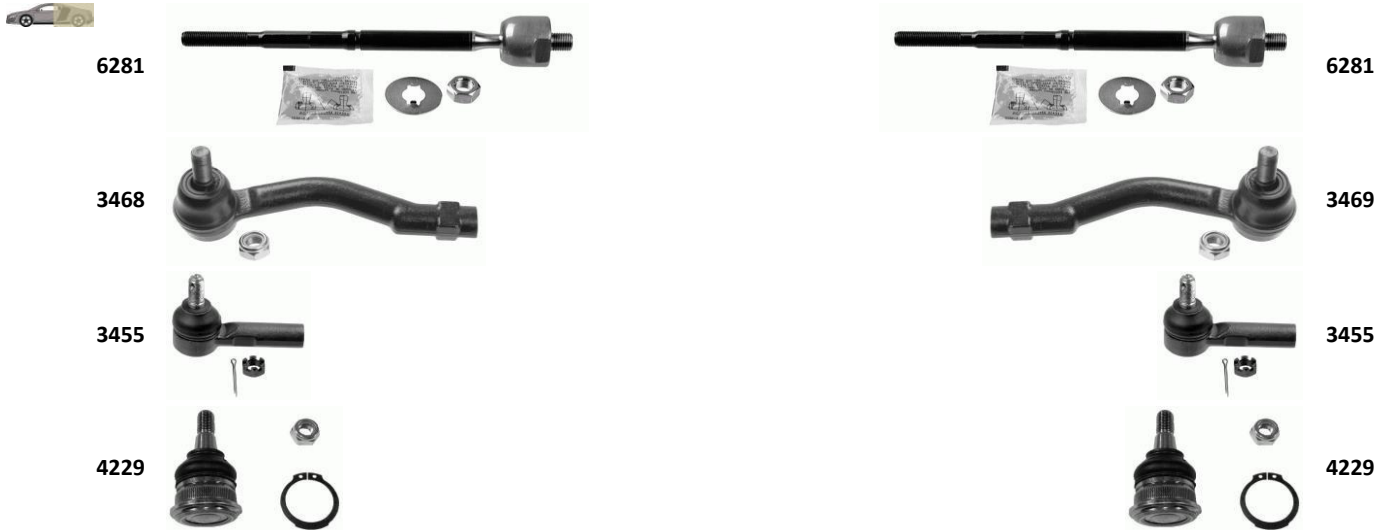

TOYOTA

YARIS (SCP1_, NLP1_, NCP1_)								04.1999 - 05.2015	
OEM	Info	F / R	Type			Type	F / R	Info	OEM
45503-52010				6281	6281				45503-52010
45047-59025				3468	3469				45046-59025
45046-19175	with right-hand thread Thread Size: M14x1,5 Length: 84 mm Inner Thread: M14x1,5mm			3455	3455			with right-hand thread Thread Size: M14x1,5 Length: 84 mm Inner Thread: M14x1,5mm	45046-19175
48068-09040				4229	4229				48068-09040
48069-59035	Control Arm Sheet Steel			1509	1510			Control Arm Sheet Steel	48068-59035