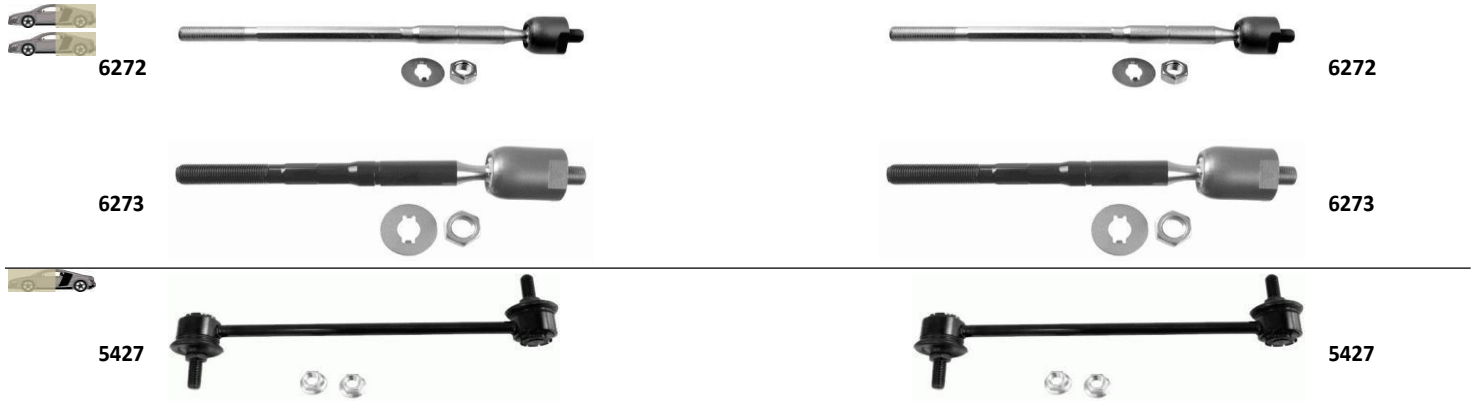

4201

4201

AYGO (WNB1_, KGB1_)								-5,2015	
OEM	Info	F / R	Type			Type	F / R	Info	OEM
48819-70010	Suspension Rod Length: 92 mm Outer Thread: M8x1,25 mm with rubber mounting			5104	5104			Suspension Rod Length: 92 mm Outer Thread: M8x1,25 mm with rubber mounting	48819-70010
45047-09125	Inner Thread: M12x1,25 mm Outer Thread: M12x1,25 mm Length: 163 mm Cone Size: 15 mm			3099	3100			Inner Thread: M12x1,25 mm Outer Thread: M12x125 mm Length: 163 mm Cone Size: 15 mm	45046-09295
48068-09040				4229	4229				48068-09040
48069-0H010	Control Arm			1194	1195			Control Arm	48068-0H010
48654-0H010	for control arm			2124	2124			for control arm	48654-0H010
48655-0H010	for control arm			2125	2125			for control arm	48655-0H010

6272

6272

TOYOTA

CAMRY (_CV2_, _XV2_) 08.1996 - 01.2015									
OEM	Info	F / R	Type			Type	F / R	Info	OEM
45503-29355	Thread Measurement 1: M 15x1,5 Thread Size 2: M 14x1,5			6272	6272			Thread Measurement 1: M 15x1,5 Thread Size 2: M 14x1,5	45503-29355
45503-09230	Length: 210 mm Outer Thread: M15x1,5 mm Thread Size: M14x1,5			6273	6273			Length: 210 mm Outer Thread: M15x1,5 mm Thread Size: M14x1,5	45503-09230
48830-06030	Suspension Rod			5427	5427			Suspension Rod	48830-06030

CAMRY (_V2_) 10.1986 - 02.1993									
OEM	Info	F / R	Type			Type	F / R	Info	OEM
45046-19175	with right-hand thread Thread Size: M14x1,5 Length: 84 mm Inner Thread: M14x1,5mm			3455	3455			with right-hand thread Thread Size: M14x1,5 Length: 84 mm Inner Thread: M14x1,5mm	45046-19175
48830-20010	Steel Suspension Rod without accessories			5428	5428			Steel Suspension Rod without accessories	48830-20010
48830-20010				5429	5429				48830-20010