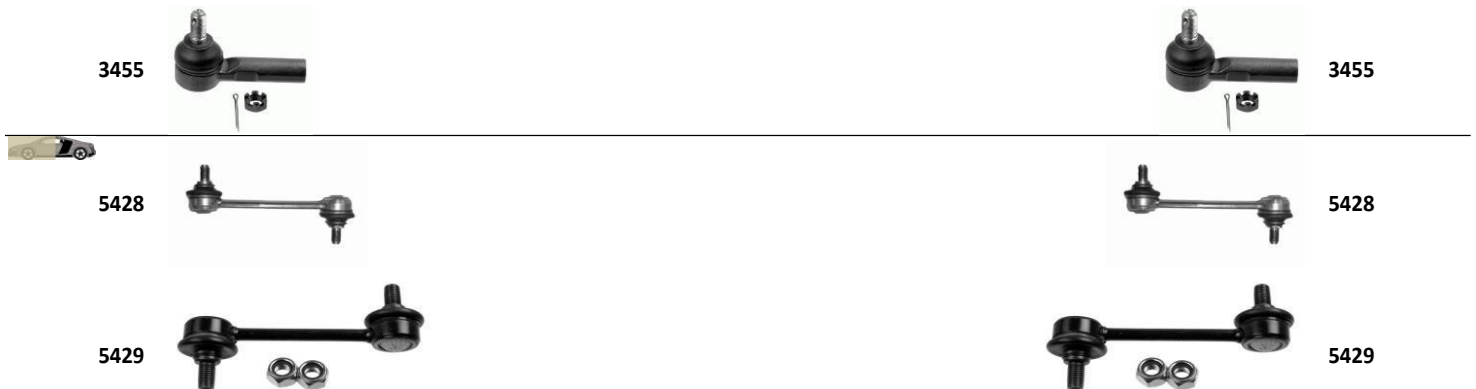

6272

6272

TOYOTA

CAMRY (_CV2_, _XV2_) 08.1996 - 01.2015									
OEM	Info	F / R	Type			Type	F / R	Info	OEM
45503-29355	Thread Measurement 1: M 15x1,5 Thread Size 2: M 14x1,5			6272	6272			Thread Measurement 1: M 15x1,5 Thread Size 2: M 14x1,5	45503-29355
45503-09230	Length: 210 mm Outer Thread: M15x1,5 mm Thread Size: M14x1,5			6273	6273			Length: 210 mm Outer Thread: M15x1,5 mm Thread Size: M14x1,5	45503-09230
48830-06030	Suspension Rod			5427	5427			Suspension Rod	48830-06030

CAMRY (_V2_) 10.1986 - 02.1993									
OEM	Info	F / R	Type			Type	F / R	Info	OEM
45046-19175	with right-hand thread Thread Size: M14x1,5 Length: 84 mm Inner Thread: M14x1,5mm			3455	3455			with right-hand thread Thread Size: M14x1,5 Length: 84 mm Inner Thread: M14x1,5mm	45046-19175
48830-20010	Steel Suspension Rod without accessories			5428	5428			Steel Suspension Rod without accessories	48830-20010
48830-20010				5429	5429				48830-20010

TOYOTA

CAMRY (MCV3_, ACV3_, XV3_)							10.1986 - 06.2015			
OEM	Info	F / R	Type			Type	F / R	Info	OEM	
45503-09230	Length: 210 mm Outer Thread: M15x1,5 mm Thread Size: M14x1,5			6273	6273			Length: 210 mm Outer Thread: M15x1,5 mm Thread Size: M14x1,5	45503-09230	
43340-09010				4254	4255				43330-09160	
48830-06030	Suspension Rod			5427	5427			Suspension Rod	48830-06030	