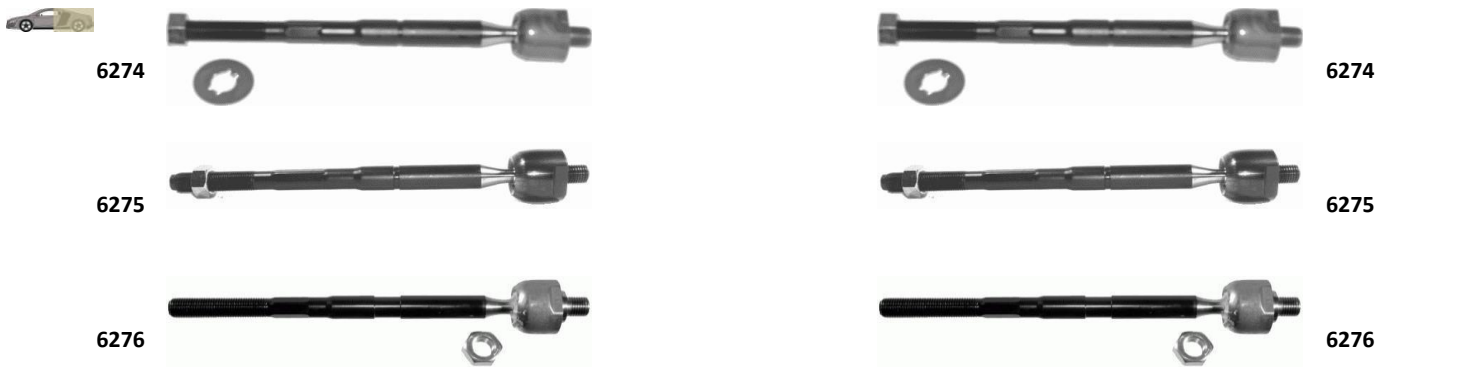

CARINA E (T19_)							04.1992 - 09.1997			
OEM	Info	F / R	Type			Type	F / R	Info	OEM	
45503-29435	Total Length: 256 mm Thread Size 2: M15x1,5			6274	6274			Total Length: 256 mm Thread Size 2: M15x1,5	45503-29435	
45503-29475	for steering gear ID: JP Total Length: 266 mm Thread Measurement 1: M14x1,5 Thread Size 2: M15x1,5			6275	6275			for steering gear ID: JP Total Length: 266 mm Thread Measurement 1: M14x1,5 Thread Size 2: M15x1,5	45503-29475	
45503-05010				6276	6276				45503-05010	
48810-05012	Suspension Rod Control Arm			5422	5421			Suspension Rod Control Arm	48820-05012	
45047-29075	Length: 190 mm Inner Thread: M15x1,5 mm with right-hand thread			3457	3456			Length: 190 mm Inner Thread: M15x1,5 mm with right-hand thread	45046-29275	
45047-09030	with right-hand thread Inner Thread: M14x1,5 mm			3452	3453			with right-hand thread Inner Thread: M14x1,5 mm	45046-09100	
43330-09030	Cone Size: 15 mm			4201	4201			Cone Size: 15 mm	43330-09030