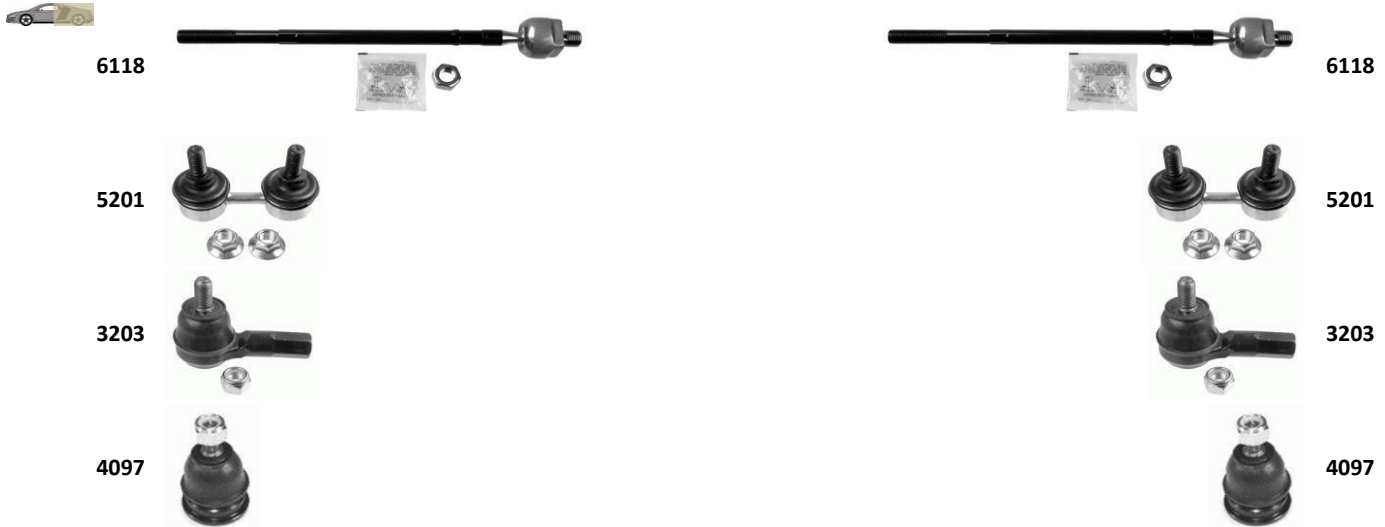

HYUNDAI

SONATA III (Y-3)								05.1993 - 08.1998	
OEM	Info	F / R	Type			Type	F / R	Info	OEM
57716-34000	Thread Measurement 1:M16x1,5 Thread Size 2:M14x1,5 Length: 301,5 mm			6118	6118			Thread Measurement 1:M16x1,5 Thread Size 2:M14x1,5 Length: 301,5 mm	57716-34000
54830-2D000	Suspension Rod			5201	5201			Suspension Rod	54830-2D000
56820-36000	with right-hand thread Inner Thread: M14x1,5 mm Thread Size: M12x1,25			3203	3203			with right-hand thread Inner Thread: M14x1,5 mm Thread Size: M12x1,25	56820-36000
54503-34A00				4097	4097				54503-34A00
55580-37020	Suspension Rod			5216	5216			Suspension Rod	55580-37020
55130-34A00				4236	4236				55130-34A00