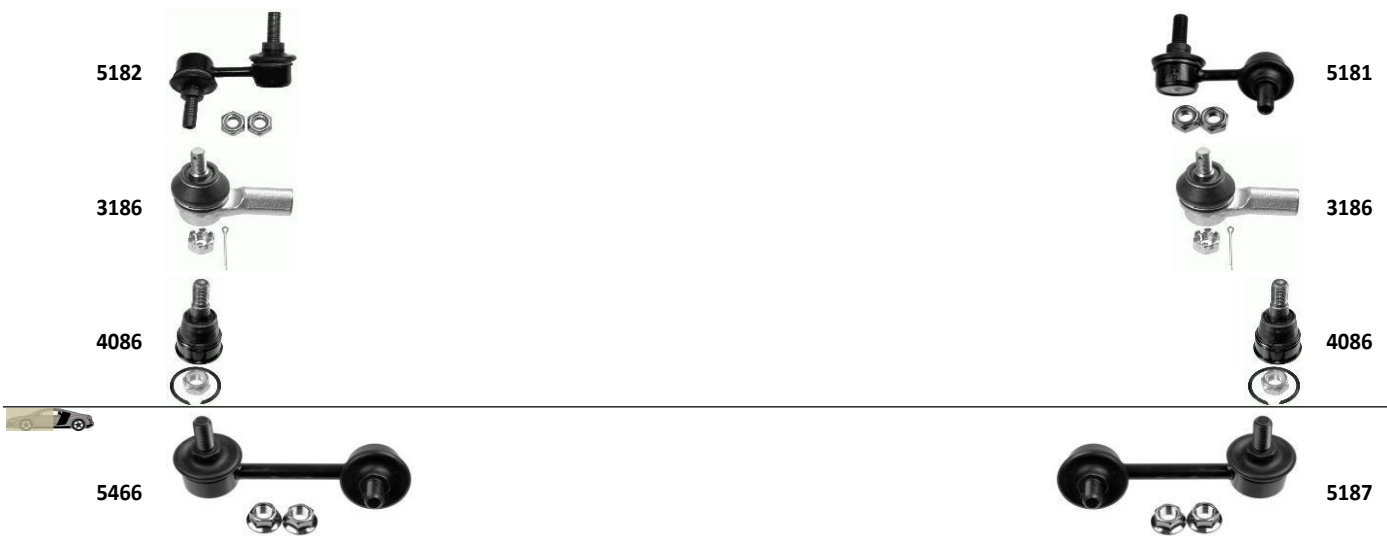

5178

5177

1334

1333

HONDA

CIVIC VII (EM2, EU, EP, EV, ES)								02.2001 - 05.2015	
OEM	Info	F / R	Type			Type	F / R	Info	OEM
51321-S5A-003	Suspension Rod Outer Thread: M10x1,25 mm			5182	5181			Suspension Rod Outer Thread: M10x1,25 mm	51320-S5A-003
53541-S5A-003				3186	3186				53541-S5A-003
51220-S04-003				4085	4085				51220-S04-003
52320-S5A-013	Outer Thread: M10x1,25 mm Length: 72 mm			5183	5184			Outer Thread: M10x1,25 mm Length: 72 mm	52321-S5A-013
52400-SR3-000	Control Arm Sheet Steel			1334	1333			Control Arm Sheet Steel	52390-SR3-000

HONDA

CR-V I (RD)					10.1995 - 02.2015				
OEM	Info	F / R	Type		Type	F / R	Info	OEM	
51320-S04-003	Suspension Rod			5180	5180		Suspension Rod	51320-S04-003	
51320-S04-003				5465	5465			51320-S04-003	
53560-S04-003	with right-hand thread			3185	3184		with right-hand thread	53540-S04-003	
51220-S04-003				4085	4085			51220-S04-003	
51460-S10-020				1569	1568			51450-S10-020	

CR-V II (RD_)					12.2001 - 06.2015				
OEM	Info	F / R	Type		Type	F / R	Info	OEM	
51321-S5A-003	Suspension Rod Outer Thread: M10x1,25 mm			5182	5181		Suspension Rod Outer Thread: M10x1,25 mm	51320-S5A-003	
53541-S5A-003				3186	3186			53541-S5A-003	
51220-S9A-982				4086	4086			51220-S9A-982	
52321-S9A-003				5466	5187			52320-S9A-003	