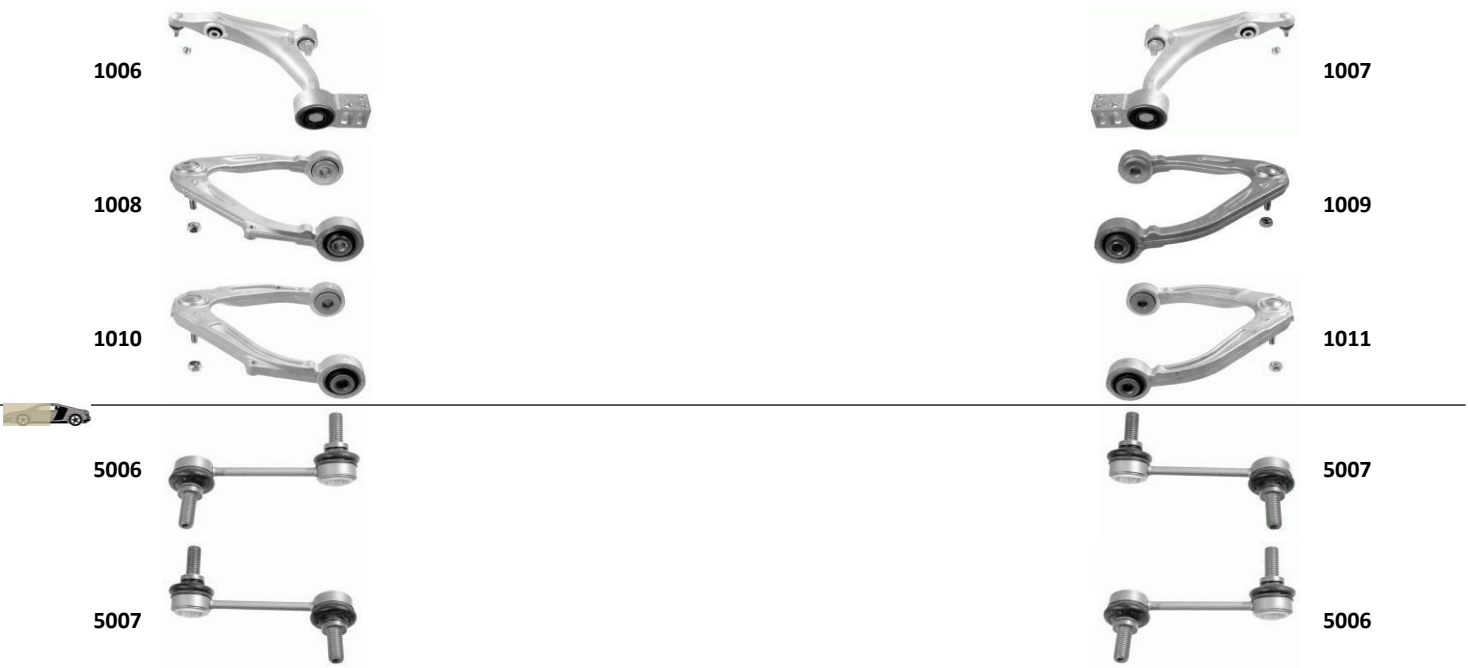

ALFA ROMEO

164 (164)					01.1987 - 09.1998				
OEM	Info	F / R	Type		Type	F / R	Info	OEM	
00605 07918	with right-hand thread Outer Thread: M14x1,5 mm Cone Size: 14 mm with accessories			3011	3011		with right-hand thread Outer Thread: M14x1,5 mm Cone Size: 14 mm with accessories	00605 07918	
164.1021.019.00	with accessories Cone Size: 14,8 mm			4000	4000		with accessories Cone Size: 14,8 mm	164.1021.019.00	
16400.21019.00	Cone Size: 13 mm			4001	4001		Cone Size: 13 mm	16400.21019.00	
60 510 363	Control Arm Sheet Steel			1528	1527		Control Arm Sheet Steel	60 510 362	

ALFA ROMEO

166 (936)						09.1998 - 06.2007				
OEM	Info	F / R	Type			Type	F / R	Info	OEM	
9 948 297	Length: 200 mm Outer Thread: M14x1,5 mm Thread Size: M16x1,5			6003	6003			Length: 200 mm Outer Thread: M14x1,5 mm Thread Size: M16x1,5	9 948 297	
36 025 748				3003	3004				36 025 749	
60 653 551	Aluminium			1530	1529			Aluminium	60 653 552	
60 628 284	Suspension Rod			5008	5009			Suspension Rod	60 628 255	

ALFA ROMEO

BRERA -1,2006

GIULIETTA (940) -4,201

OEM	Info	F / R	Type			Type	F / R	Info	OEM
50 515 276	Suspension Rod Thread Size: M10x1,25 Steel			5010	5010			Suspension Rod Thread Size: M10x1,25 Steel	50 515 276
50 520 352	Suspended			3500	3501			Suspended	50 520 353
50 515 274	Suspension Rod Steel Thread Size: M10x1,25			5011	5012			Suspension Rod Steel Thread Size: M10x1,25	50 515 275