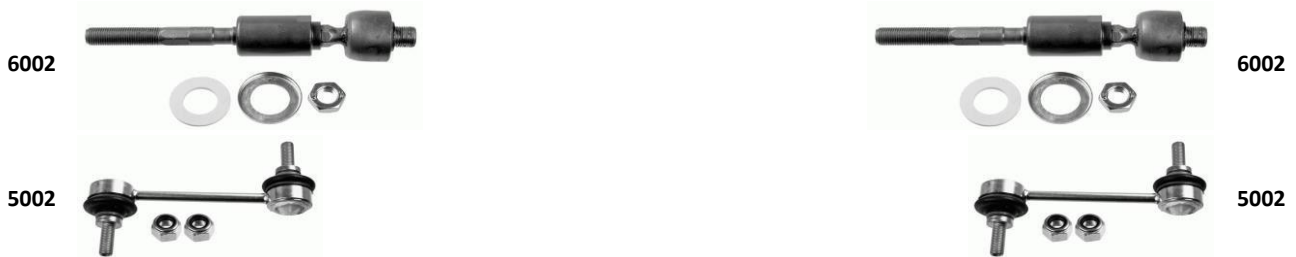

ALFA ROMEO

145 / 146 (930)							07.1994 - 01.2001			
OEM	Info	F / R	Type	?	?	Type	F / R	Info	OEM	
60 570 627	Suspension Rod Thread Size: M10x1,25 Length: 114 mm Steel			AR-	5000			Suspension Rod Thread Size: M10x1,25 Length: 114 mm Steel	60 570 627	
60 809 495	for vehicles with power steering Inner Thread: M12x1,5 mm with right-handthread Length: 130 mm Cone Size: 13 mm			3001	3000			for vehicles with power steering Inner Thread: M12x1,5 mm with right-handthread Length: 130 mm Cone Size: 13 mm	60 809 494	
99 47 719				3002	3002				99 47 719	
46 474 556	Control Arm Steel			1001	1000			Control Arm Steel	46 474 557	

147 (937) / 156 / 156 Sportwagon (932)							09.1997 - 09.2005			
OEM	Info	F / R	Type			Type	F / R	Info	OEM	
9 947 923	Length: 183 mm Outer Thread: M14x1,5 mm Thread Size: M16x1,5			6002	6002			Length: 183 mm Outer Thread: M14x1,5 mm Thread Size: M16x1,5	9 947 923	
46 843 389	Suspension Rod with accessories Length: 125 mm			5002	5002			Suspension Rod with accessories Length: 125 mm	46 843 389	
36 025 748				3003	3004				36 025 749	
51 776 327	Control Arm Aluminium			1005	1004			Control Arm Aluminium	51 776 326	
50 509 340	Control Arm with ball joint, with rubber mounting Steel			1002	1003			Control Arm with ball joint, with rubber mounting Steel	50 509 339	
60 613 575	Metal Coupling Rod Length: 180 mm			5003	5003			Metal Coupling Rod Length: 180 mm	60 613 575	