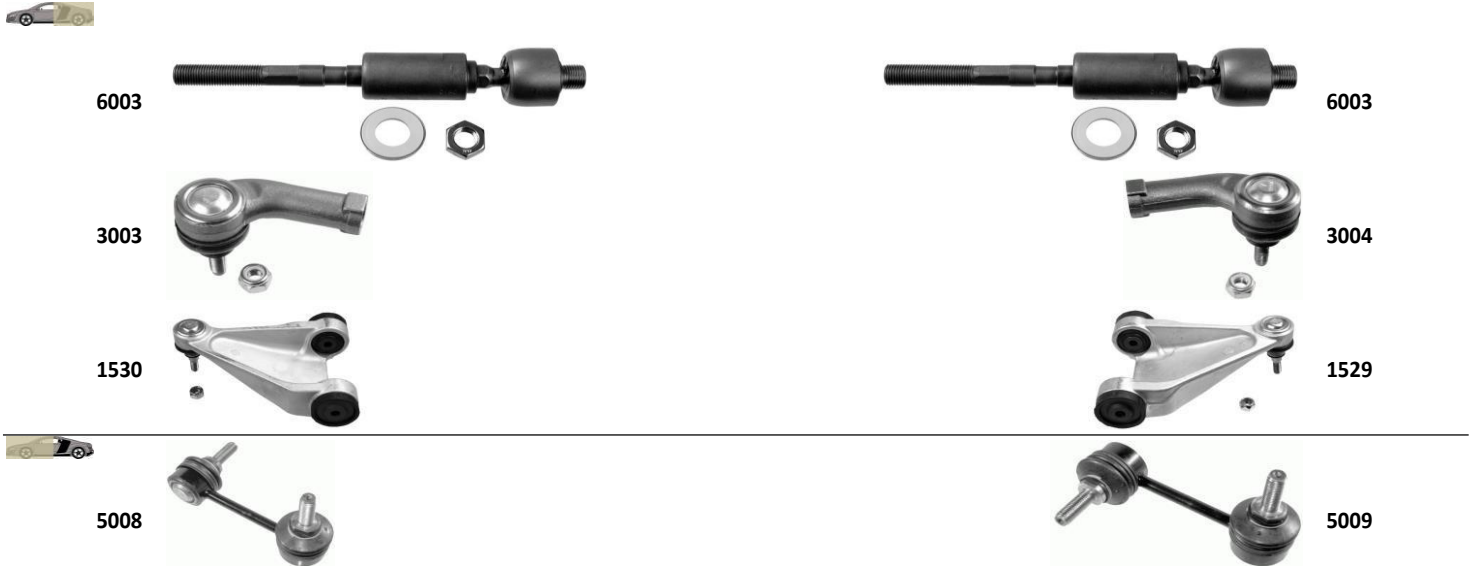

ALFA ROMEO

164 (164)					01.1987 - 09.1998				
OEM	Info	F / R	Type		Type	F / R	Info	OEM	
00605 07918	with right-hand thread Outer Thread: M14x1,5 mm Cone Size: 14 mm with accessories			3011	3011		with right-hand thread Outer Thread: M14x1,5 mm Cone Size: 14 mm with accessories	00605 07918	
164.1021.019.00	with accessories Cone Size: 14,8 mm			4000	4000		with accessories Cone Size: 14,8 mm	164.1021.019.00	
16400.21019.00	Cone Size: 13 mm			4001	4001		Cone Size: 13 mm	16400.21019.00	
60 510 363	Control Arm Sheet Steel			1528	1527		Control Arm Sheet Steel	60 510 362	

3011

4000

4001

1528

3011

4000

4001

1527

ALFA ROMEO

166 (936)						09.1998 - 06.2007				
OEM	Info	F / R	Type			Type	F / R	Info	OEM	
9 948 297	Length: 200 mm Outer Thread: M14x1,5 mm Thread Size: M16x1,5			6003	6003			Length: 200 mm Outer Thread: M14x1,5 mm Thread Size: M16x1,5	9 948 297	
36 025 748				3003	3004				36 025 749	
60 653 551	Aluminium			1530	1529			Aluminium	60 653 552	
60 628 284	Suspension Rod			5008	5009			Suspension Rod	60 628 255	

ALFA ROMEO

BRERA -1,2006

GIULIETTA (940) -4,201

OEM	Info	F / R	Type			Type	F / R	Info	OEM
50 515 276	Suspension Rod Thread Size: M10x1,25 Steel			5010	5010			Suspension Rod Thread Size: M10x1,25 Steel	50 515 276
50 520 352	Suspended			3500	3501			Suspended	50 520 353
50 515 274	Suspension Rod Steel Thread Size: M10x1,25			5011	5012			Suspension Rod Steel Thread Size: M10x1,25	50 515 275